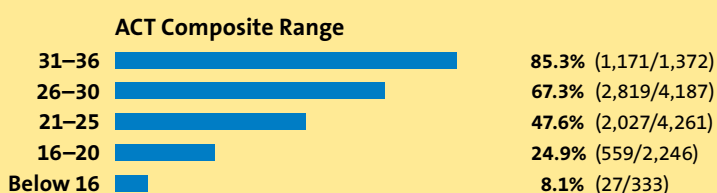

Fall 2008 » Freshman Admission Profile

UC Irvine

Admit Rate – By Percentage (Admits/Applicants)

GPA and test score range totals do not include freshman applicants whose GPA and/or test scores were unavailable.