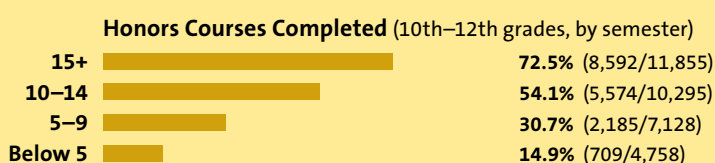

Fall 2008 » Freshman Admission Profile

UC Irvine

Admit Rate – By Percentage (Admits/Applicants)

GPA and test score range totals do not include freshman applicants whose GPA and/or test scores were unavailable.