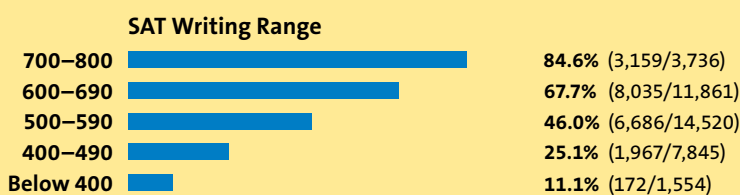

Fall 2008 » Freshman Admission Profile

UC Irvine

Admit Rate – By Percentage (Admits/Applicants)

GPA and test score range totals do not include freshman applicants whose GPA and/or test scores were unavailable.