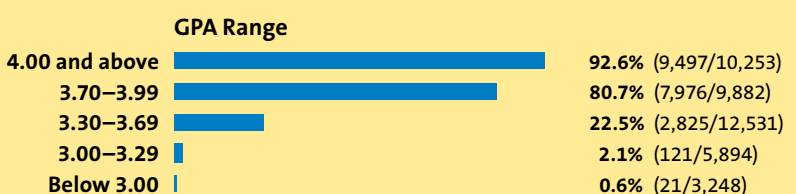

Fall 2008 » Freshman Admission Profile

UC Irvine

Admit Rate – By Percentage (Admits/Applicants)

GPA and test score range totals do not include freshman applicants whose GPA and/or test scores were unavailable.