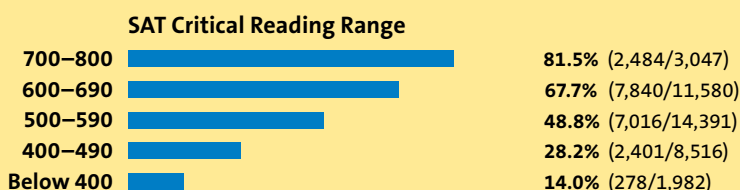

Fall 2008 » Freshman Admission Profile

UC Irvine

Admit Rate – By Percentage (Admits/Applicants)

GPA and test score range totals do not include freshman applicants whose GPA and/or test scores were unavailable.