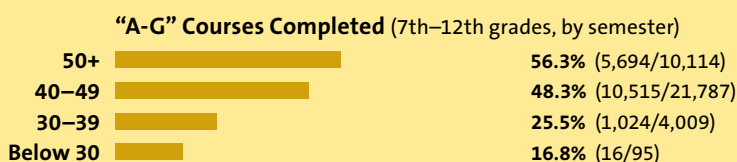

Fall 2008 » Freshman Admission Profile

UC Irvine

Admit Rate – By Percentage (Admits/Applicants)

GPA and test score range totals do not include freshman applicants whose GPA and/or test scores were unavailable.