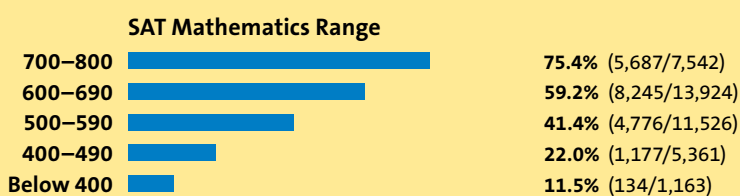

Fall 2008 » Freshman Admission Profile

UC Irvine

Admit Rate – By Percentage (Admits/Applicants)

GPA and test score range totals do not include freshman applicants whose GPA and/or test scores were unavailable.