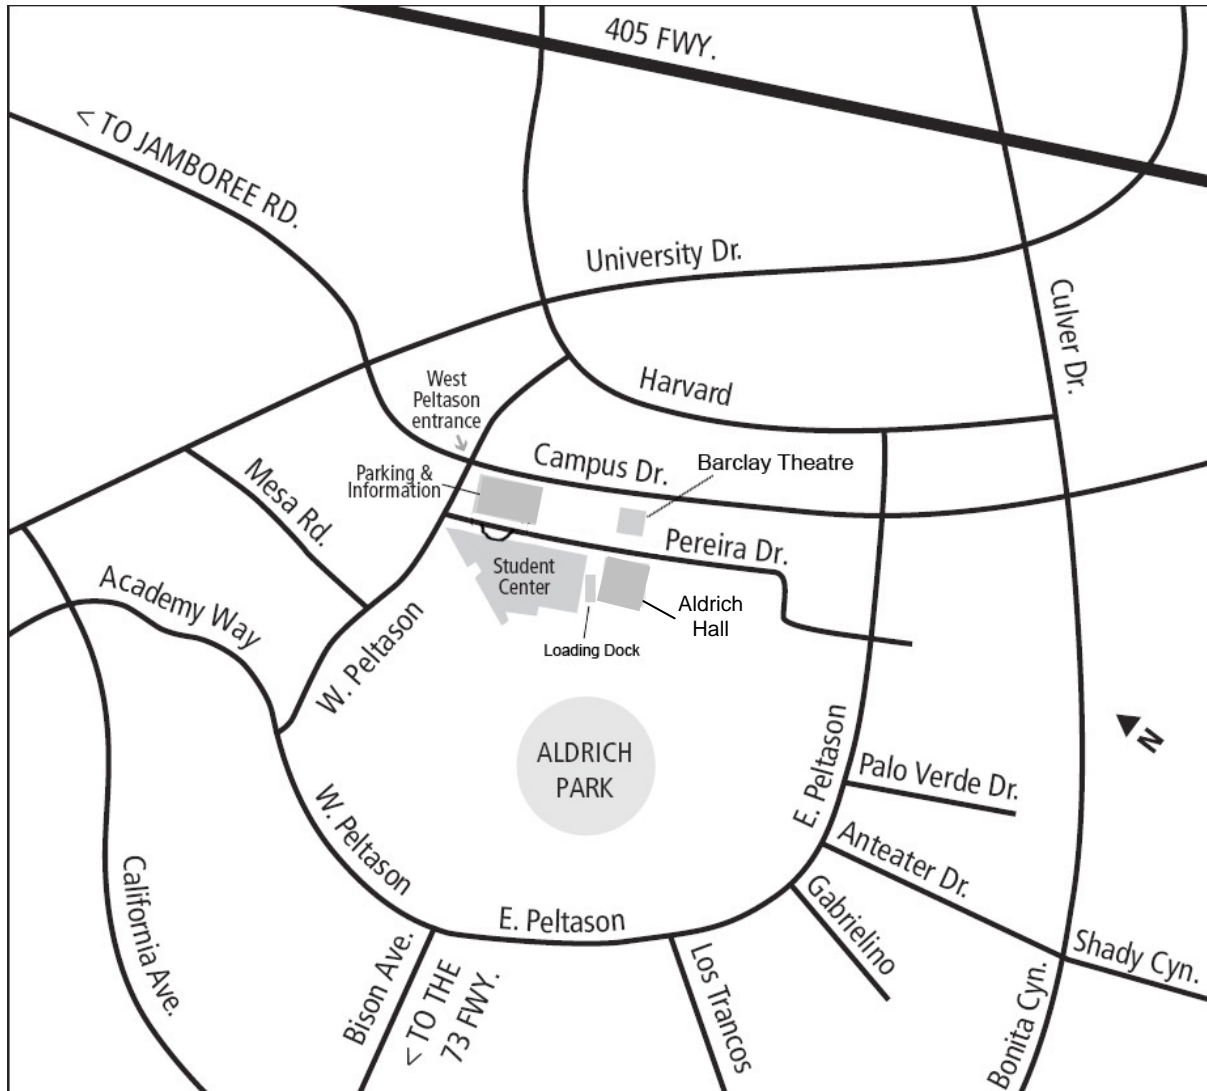

# UNIVERSITY of CALIFORNIA · IRVINE

## Student Center

### DIRECTIONS TO UCI STUDENT CENTER

Enter UCI via the intersection of Campus and West Peltason Drives.  
Turn left on Pereira Drive.